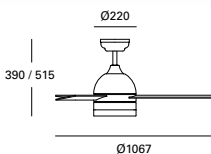

# Inca

- MAT Acero  
Steel  
Acier
- DIF Cristal  
Glass  
Verre
- BLA  
MAT Madera  
Wood  
Bois

Clear wood or white

	<b>LED</b>	<b>AIRFLOW</b> 4000 CFM	 3
		 <b>VHZ</b> 220-240V 50-60Hz	
<b>INCLUDED</b>	<b>CLASS I</b>		

	1	2	3
<b>RPM</b>	167	210	220
<b>W</b>	25	41	49

	Code	Color	Power	Kelvin	Rated flux	
<b>S</b>	VE-0001-BLA	○ White	6825W Power motor 49W + 19,5W (LED)	3000K	1530 lm	1